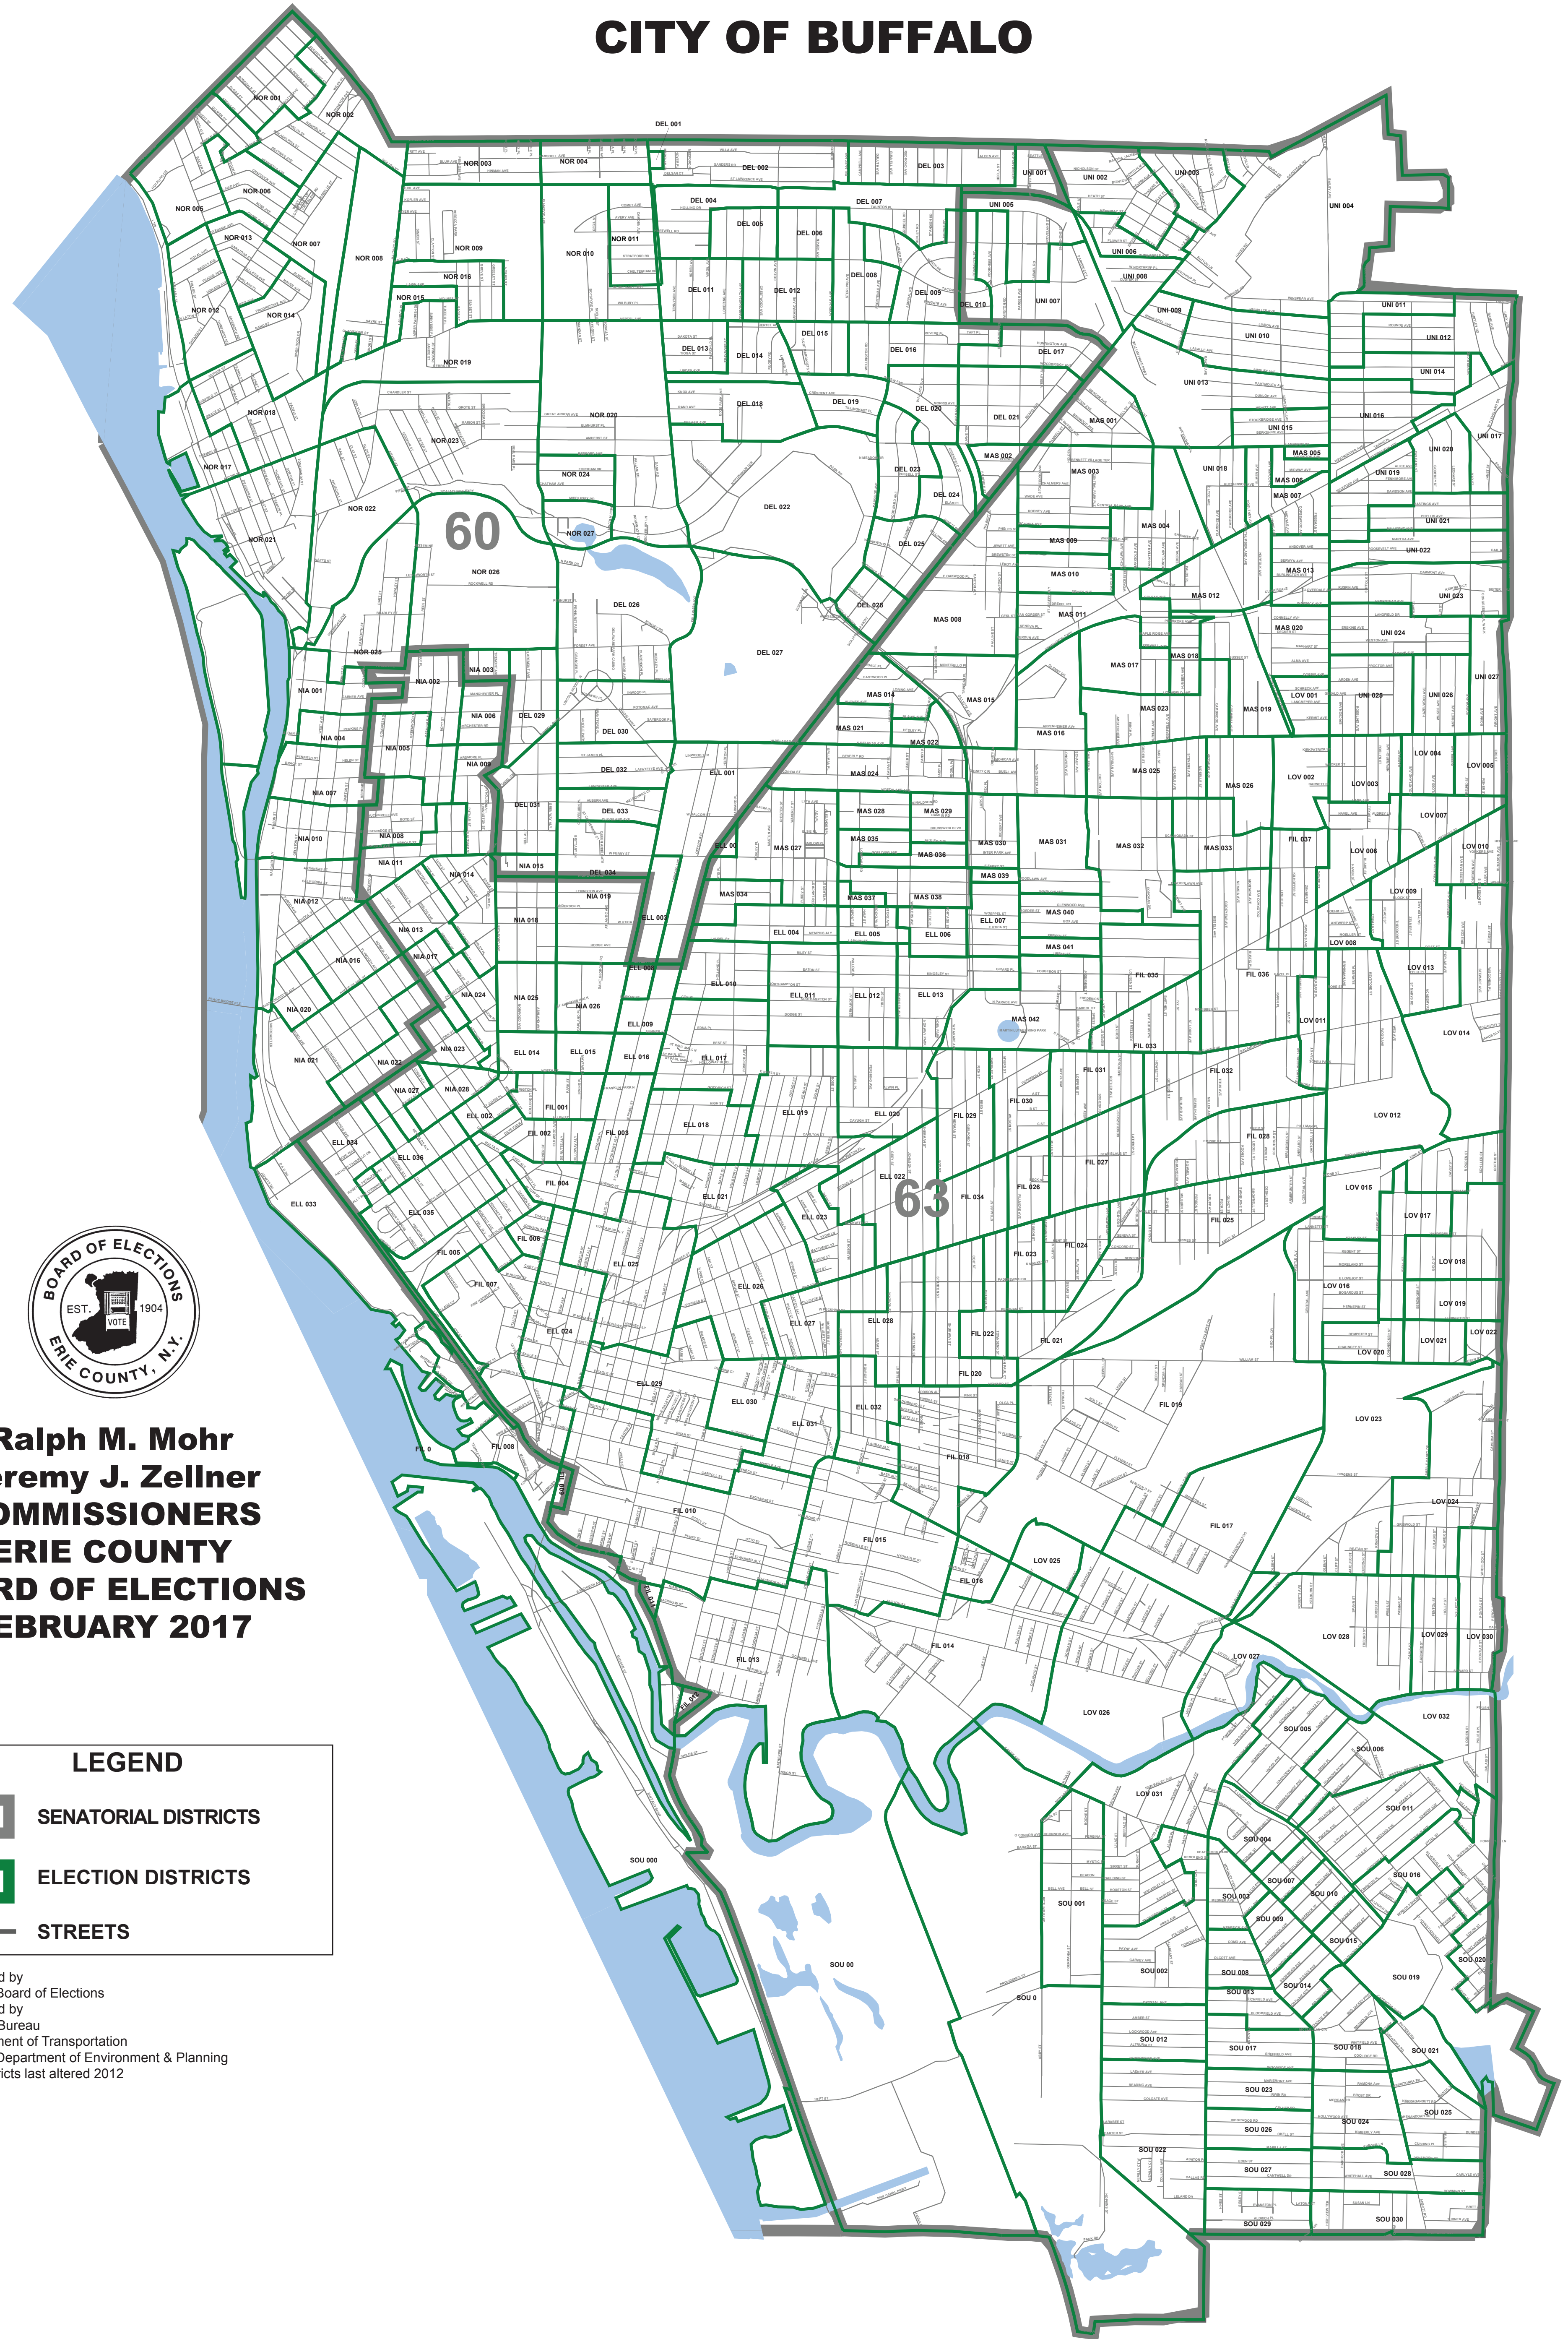

CITY OF BUFFALO

Ralph M. Mohr
Jeremy J. Zellner
COMMISSIONERS
ERIE COUNTY
BOARD OF ELECTIONS
FEBRUARY 2017

LEGEND

-  SENATORIAL DISTRICTS
-  ELECTION DISTRICTS
-  STREETS

Map prepared by
Erie County Board of Elections
Data provided by
U.S Census Bureau
NYS Department of Transportation
Erie County Department of Environment & Planning
Election Districts last altered 2012