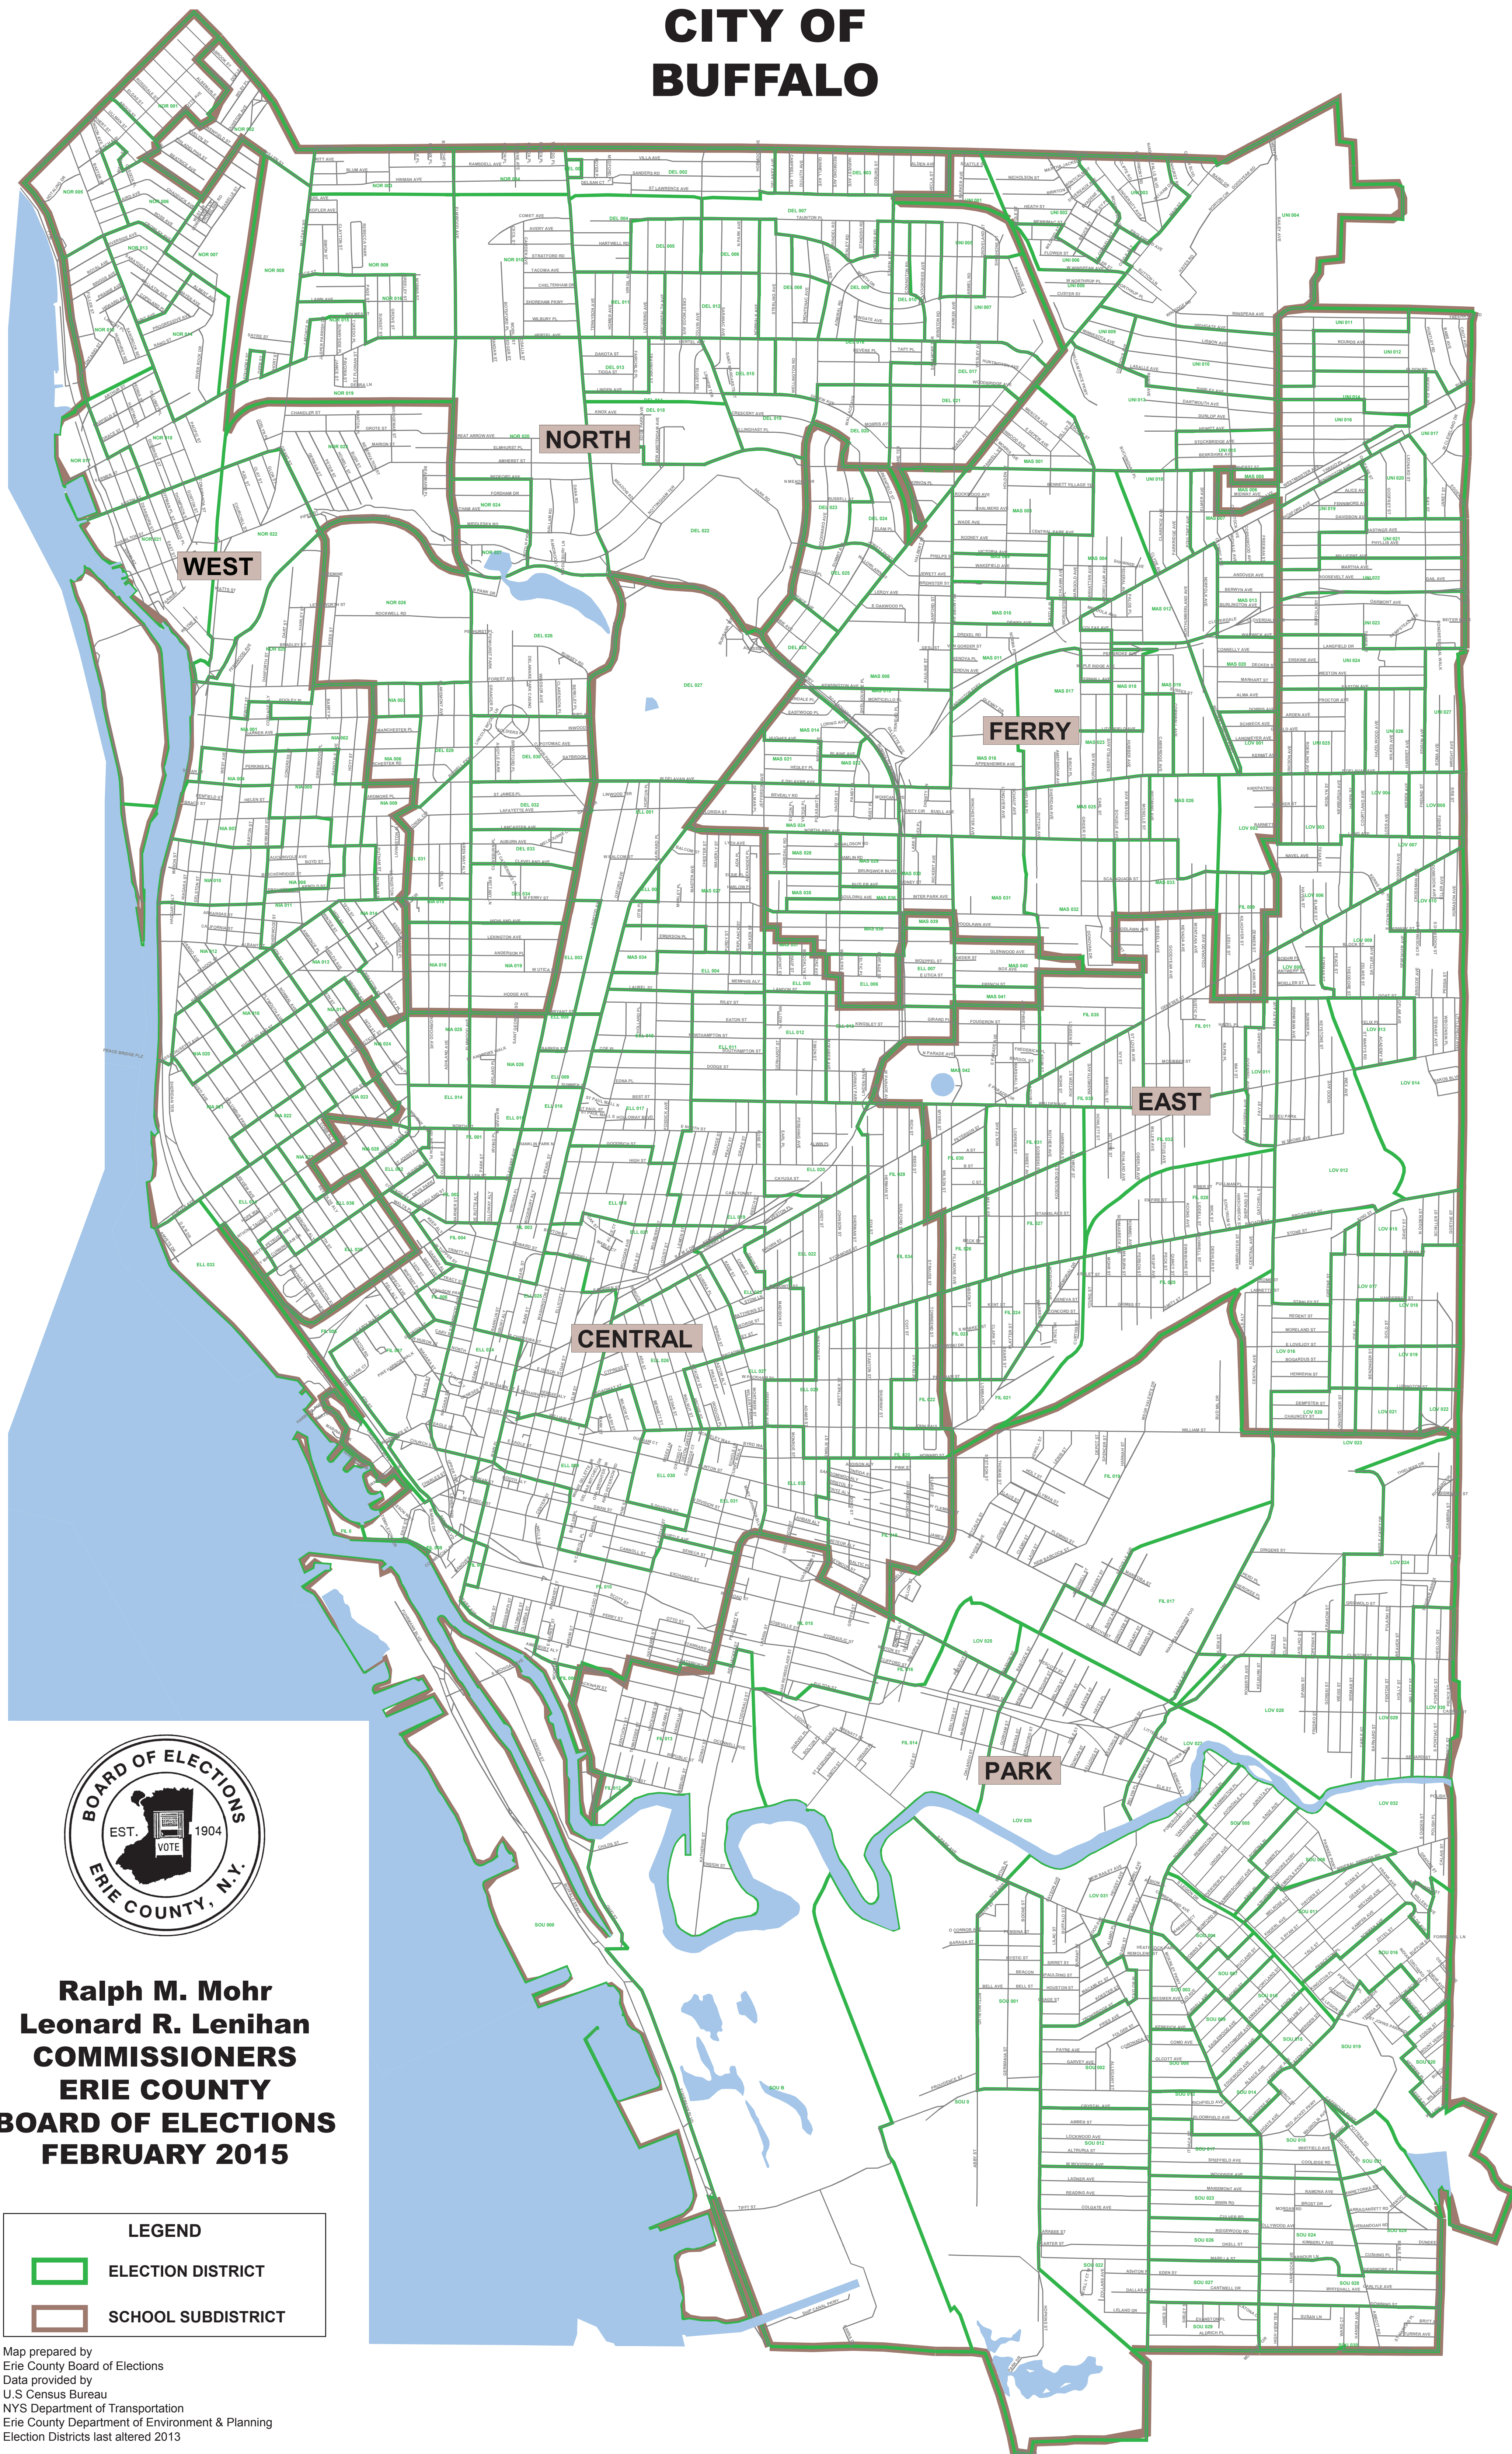

CITY OF BUFFALO

Ralph M. Mohr
Leonard R. Lenihan
COMMISSIONERS
ERIE COUNTY
BOARD OF ELECTIONS
FEBRUARY 2015

LEGEND

-  ELECTION DISTRICT
-  SCHOOL SUBDISTRICT

Map prepared by
Erie County Board of Elections
Data provided by
U.S. Census Bureau
NYS Department of Transportation
Erie County Department of Environment & Planning
Election Districts last altered 2013